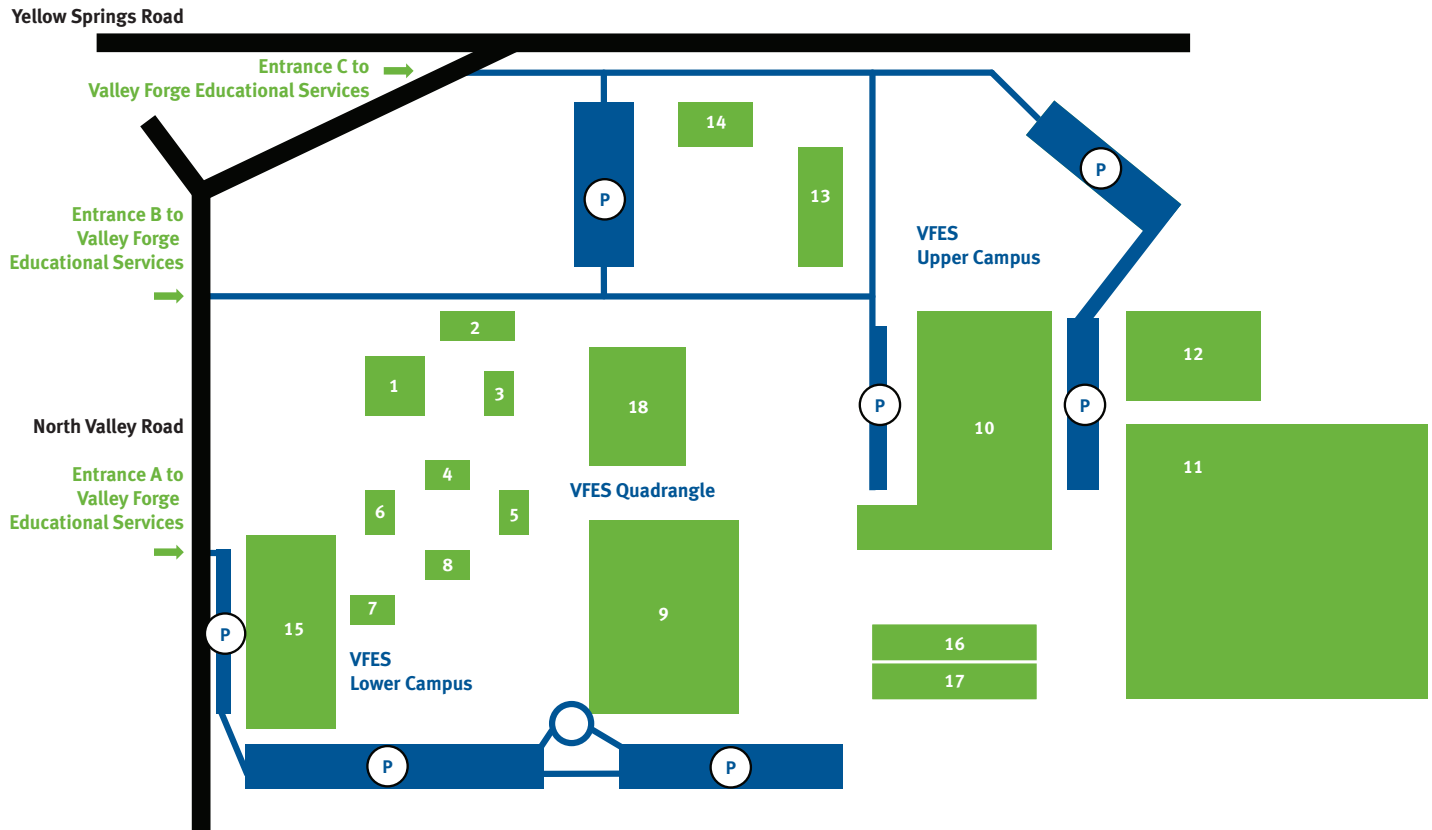

Valley Forge Educational Services Campus Map

VFES Quadrangle

- 1** VFES Corporate Offices and Vanguard School Admissions Office

- 2, 3** The Luma Center™

- 4** VFES Offices for Business Development and Advancement

- 5, 6** VFES Annexes

- 8** Vanguard Lower School Music Program and VFES Office for Educational Technology

- 9** VFES Activities Center

- 18** VFES Education Center/Cafeteria

VFES Lower Campus

- 7** VFES Offices for Professional Development and Outreach

- 15** Milton Brutton Educational Complex (Vanguard Lower School classrooms)

VFES Upper Campus

- 10** Richard D. Mierley Education Center (Vanguard Upper & Middle School classrooms)

- 11** Athletic Fields

- 12** Program of Adventure-based Counseling Experiences (PACE) outdoor course

- 13** Jarmon Center

- 14** VFES Maintenance

- 16, 17** Vanguard Transition Center

Parking